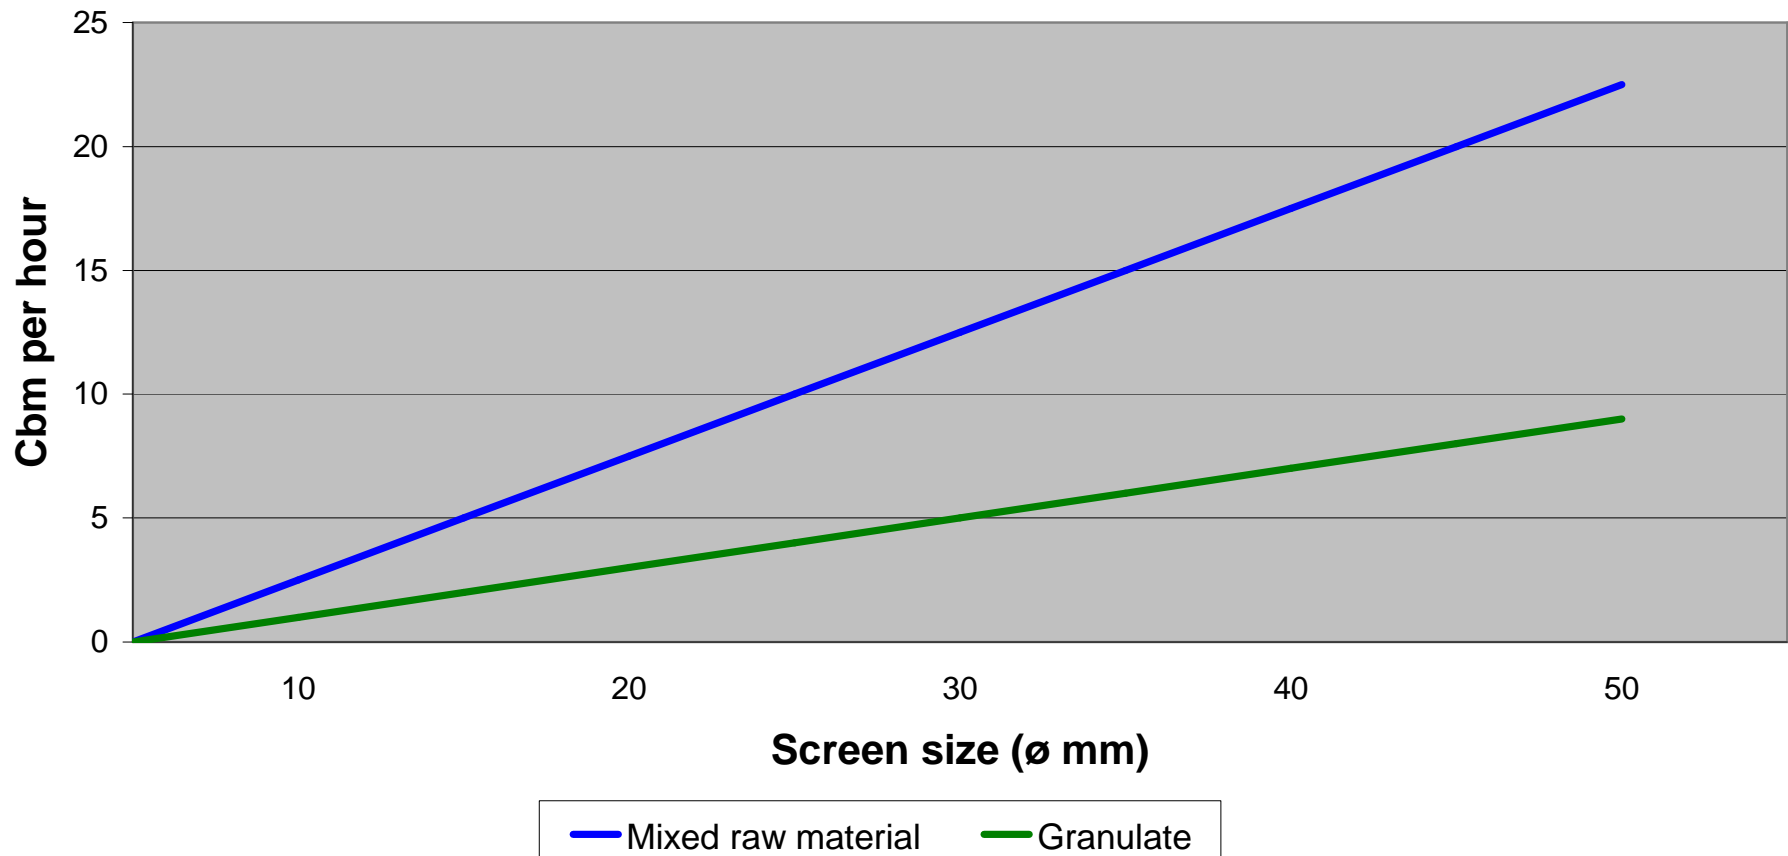

Capacity EPS Granulator

**Example:**

EG30	30 mm. Screens
Mixed raw material	12,5 m3
Granulate output	5,0 m3