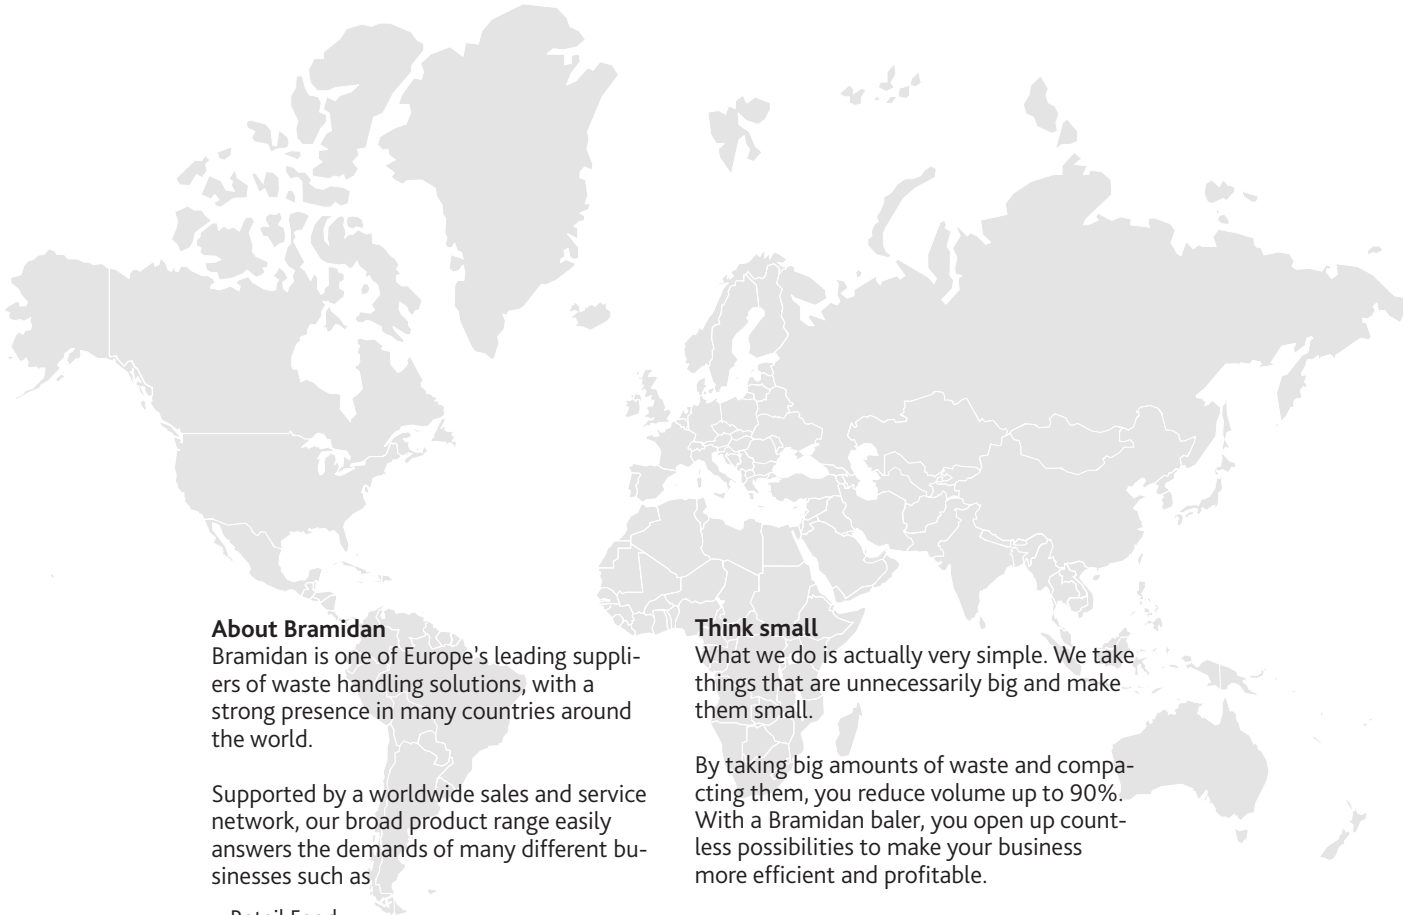

About Bramidan

Bramidan is one of Europe's leading suppliers of waste handling solutions, with a strong presence in many countries around the world.

Supported by a worldwide sales and service network, our broad product range easily answers the demands of many different businesses such as

- Retail Food
- Retail Non-food
- Industrial companies
- Storage & Logistics
- Hotel & Restaurants
- Marine & Offshore
- Public sector

Think small

What we do is actually very simple. We take things that are unnecessarily big and make them small.

By taking big amounts of waste and compacting them, you reduce volume up to 90%. With a Bramidan baler, you open up countless possibilities to make your business more efficient and profitable.